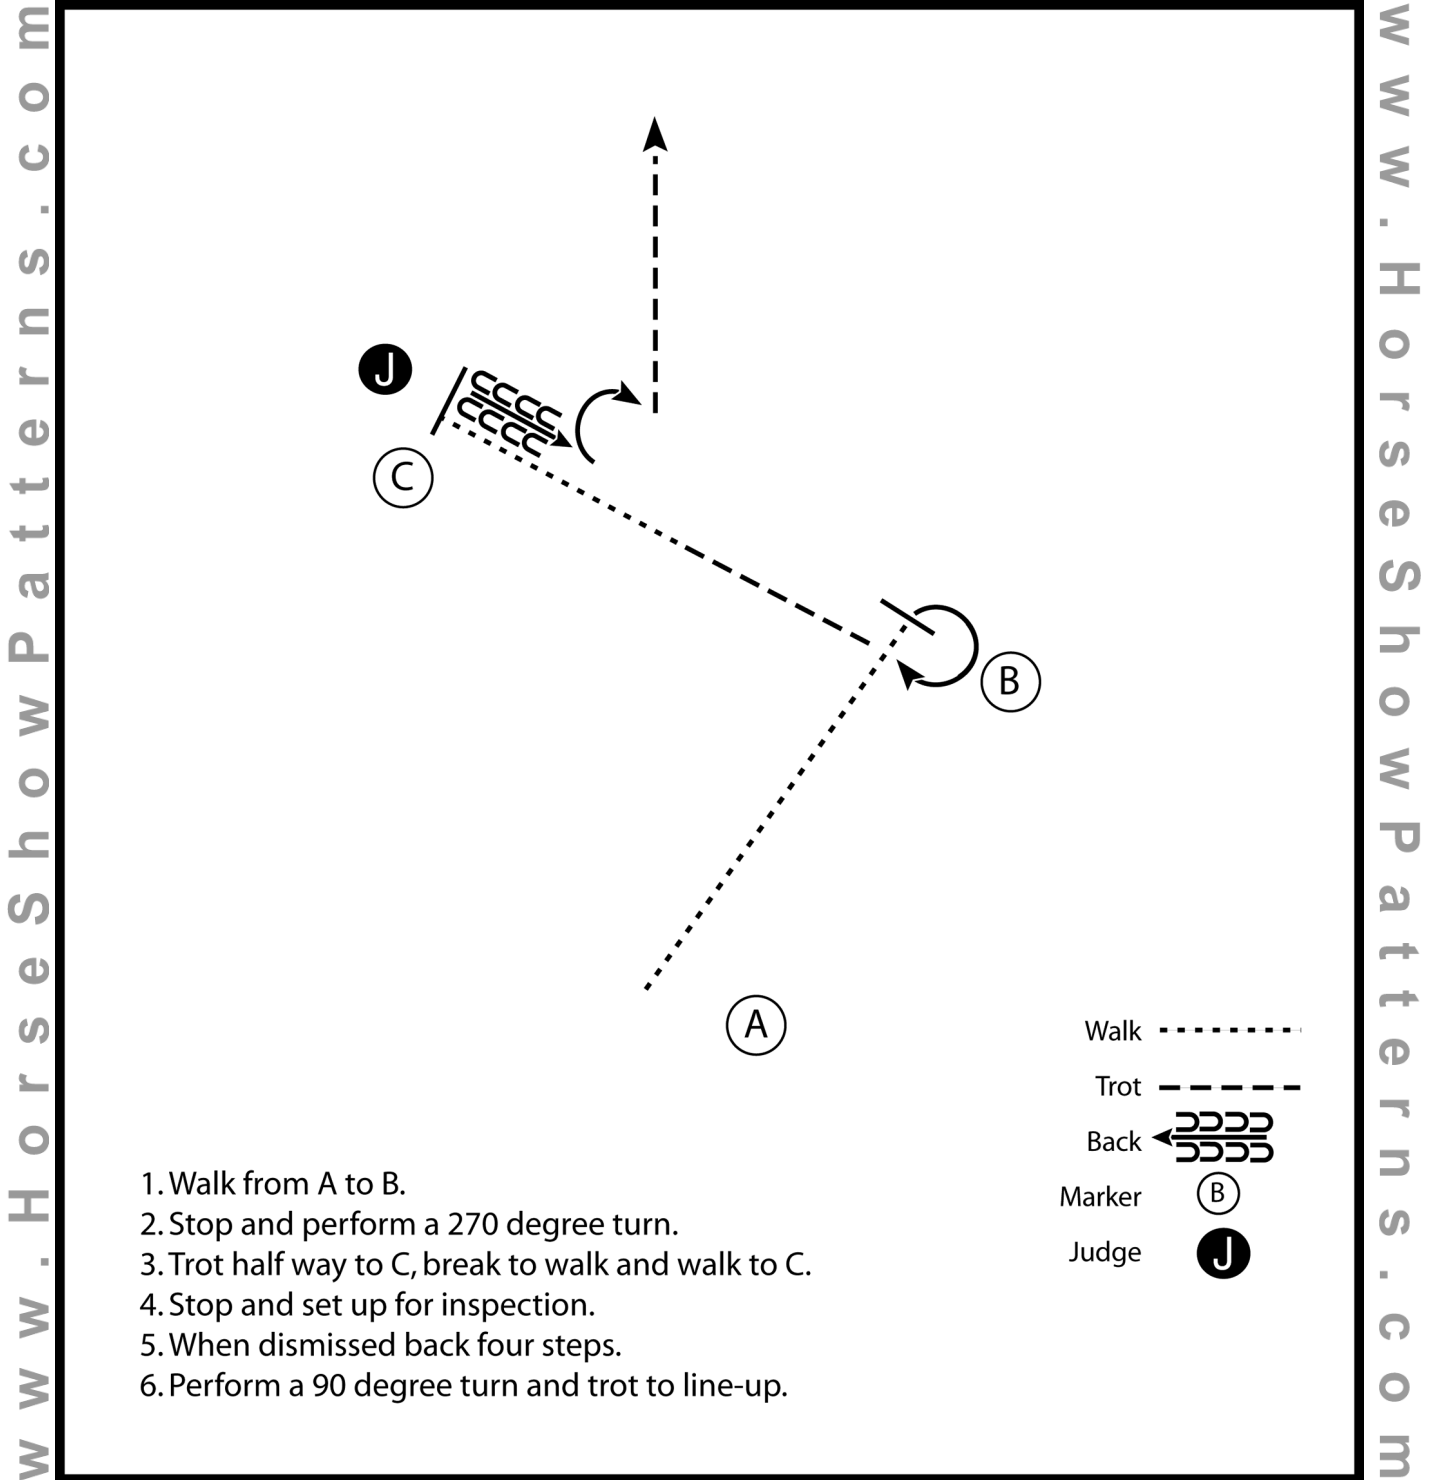

Grinnell Saddle Club

Jackpot Showmanship

Show Date: 07-22-2023

[S/2-13]

Pattern Provided by:

Jessica Hingtgen