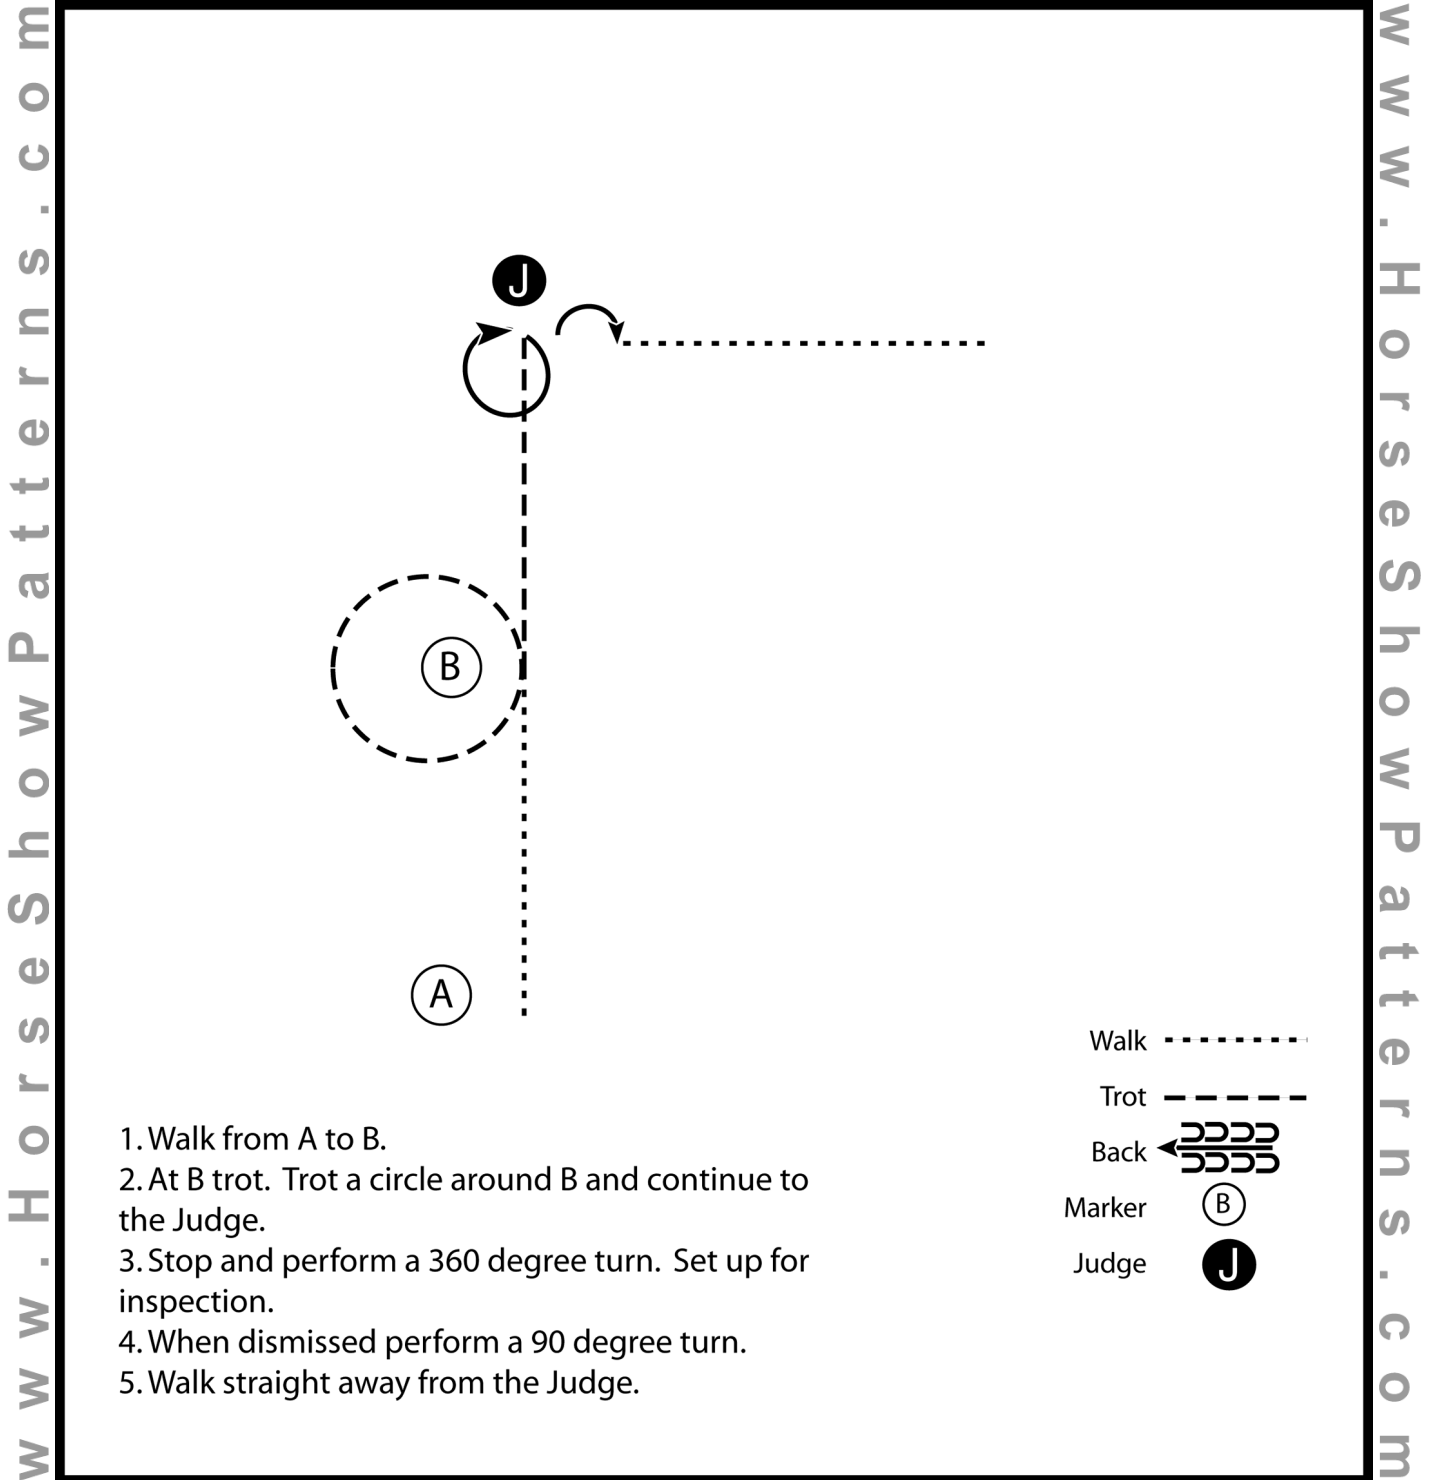

Grinnell Saddle Club

Youth Showmanship (13-18 yrs)

Show Date: 07-22-2023

[S/2-8]

Pattern Provided by:

Jessica Hingtgen