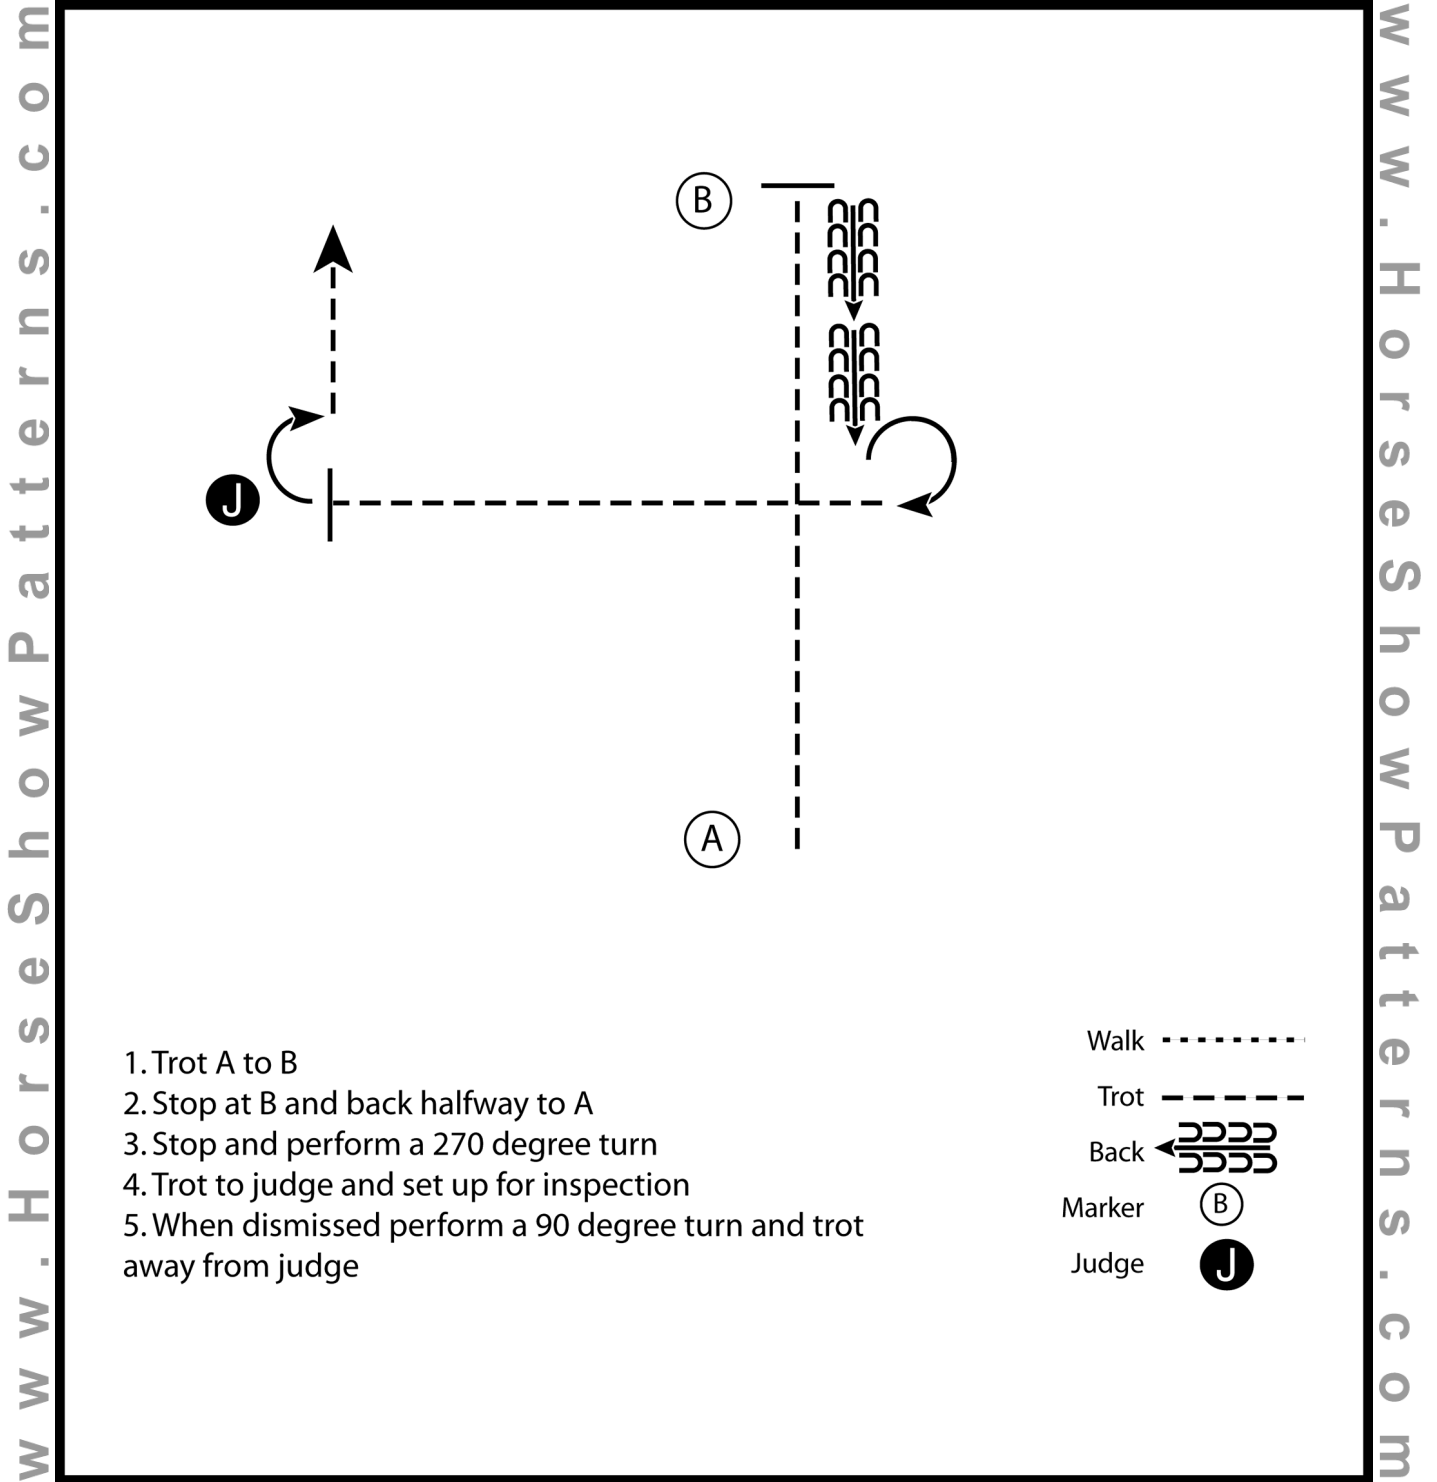

1. Walk from A to B.
2. Trot from B to the Judge.
3. Stop and set up for inspection.
4. When dismissed perform a 270 degree turn and walk straight away from the Judge.

[SWT-2]

Pattern Provided by:

Jessica Hingtgen

Show Date: 07-22-2023

1. Trot A to B
2. Stop at B and back halfway to A
3. Stop and perform a 270 degree turn
4. Trot to judge and set up for inspection
5. When dismissed perform a 90 degree turn and trot away from judge