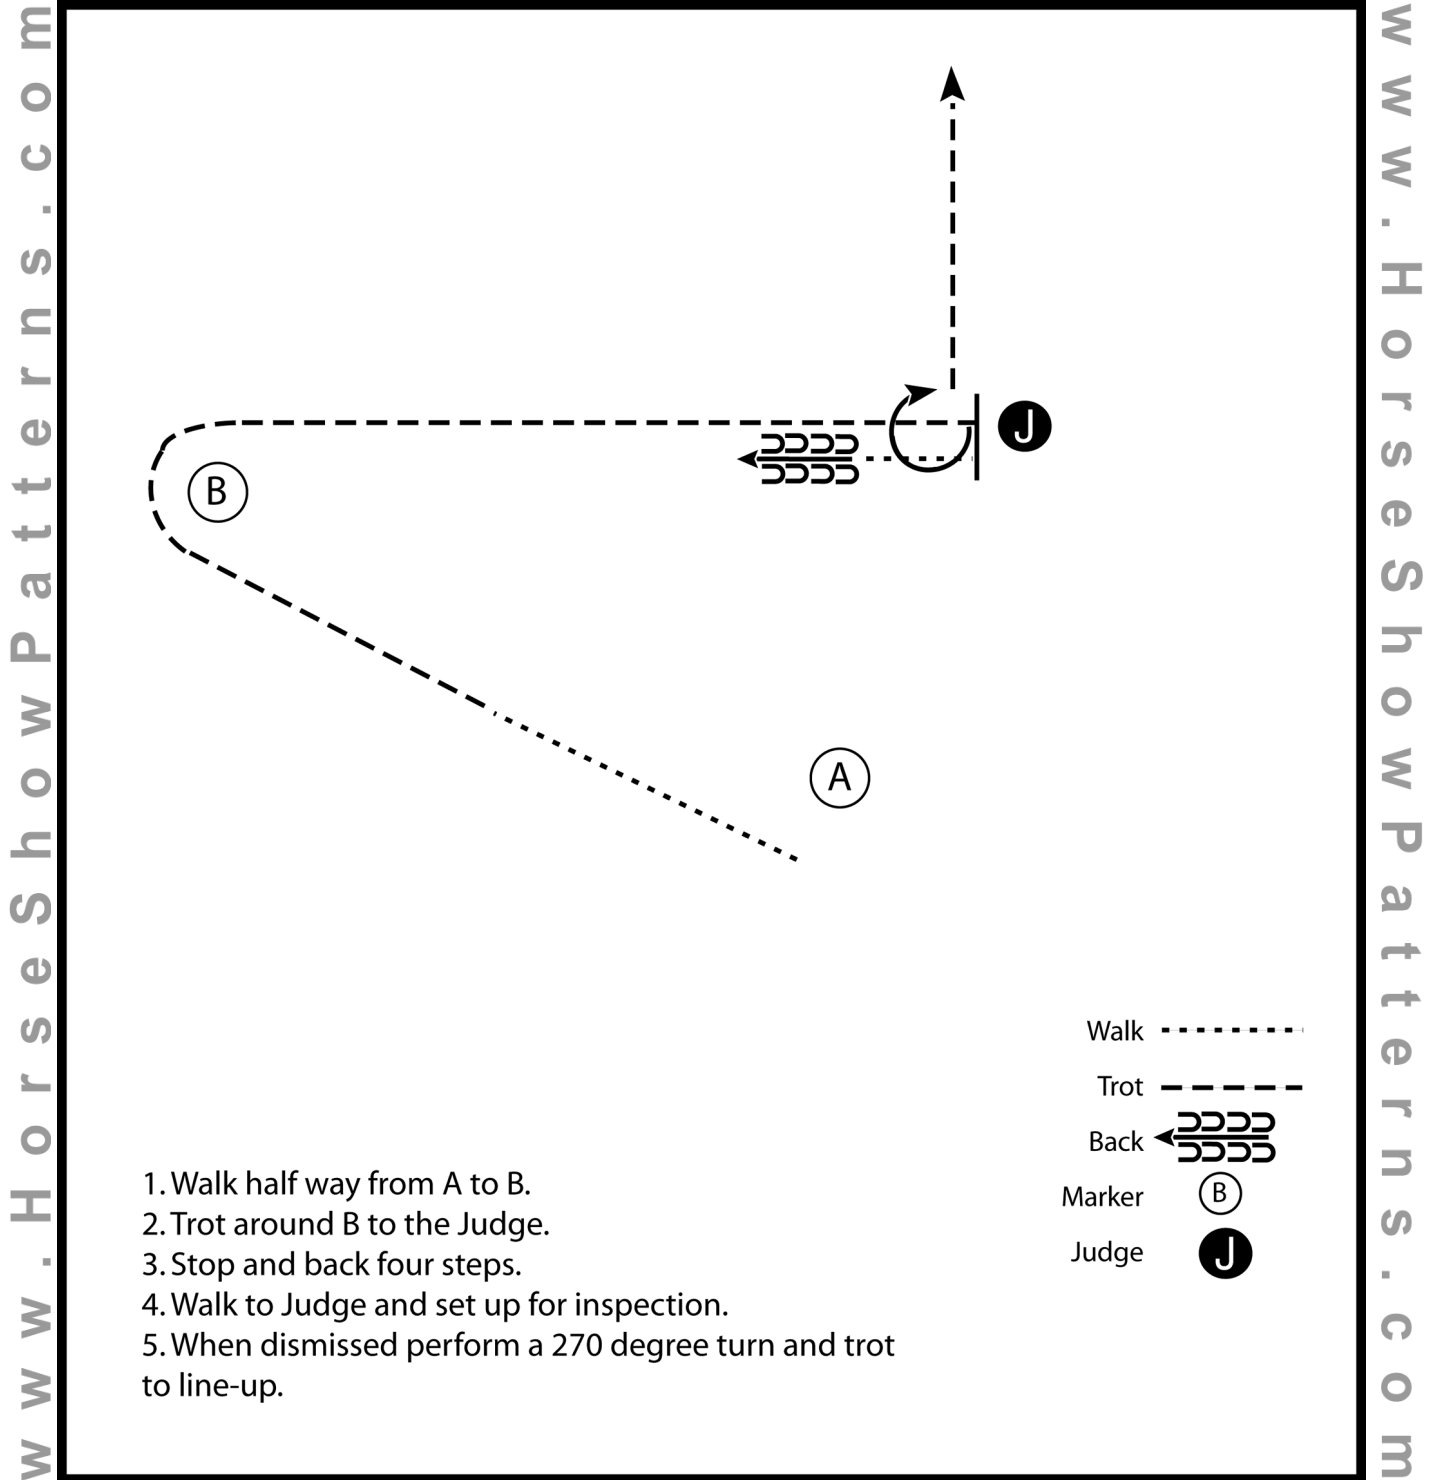

Show Date: 07-22-2023

[S/2-12]

Pattern Provided by:
Jessica Hingtgen

Grinnell Saddle Club

Youth Showmanship (12 & Under)

Show Date: 07-22-2023

w w w . H o r s e S h o w P a t t e r n s . c o m

w w w . H o r s e S h o w P a t t e r n s . c o m

1. Walk from A to B.
2. Trot from B to the Judge.
3. Stop and set up for inspection.
4. When dismissed perform a 270 degree turn and walk straight away from the Judge.

[SWT-2]

Pattern Provided by:

Jessica Hingtgen

Show Date: 07-22-2023

1. Trot A to B
2. Stop at B and back halfway to A
3. Stop and perform a 270 degree turn
4. Trot to judge and set up for inspection
5. When dismissed perform a 90 degree turn and trot away from judge