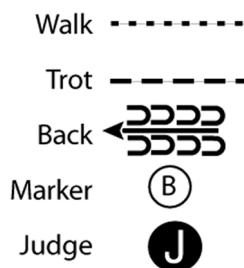

Show Date: 07-22-2023

[S/2-12]

Pattern Provided by:
Jessica Hingtgen

Grinnell Saddle Club

Youth Showmanship (12 & Under)

Show Date: 07-22-2023

w w w . H o r s e S h o w P a t t e r n s . c o m

w w w . H o r s e S h o w P a t t e r n s . c o m

1. Walk from A to B.
2. Trot from B to the Judge.
3. Stop and set up for inspection.
4. When dismissed perform a 270 degree turn and walk straight away from the Judge.

[SWT-2]

Pattern Provided by:

Jessica Hingtgen