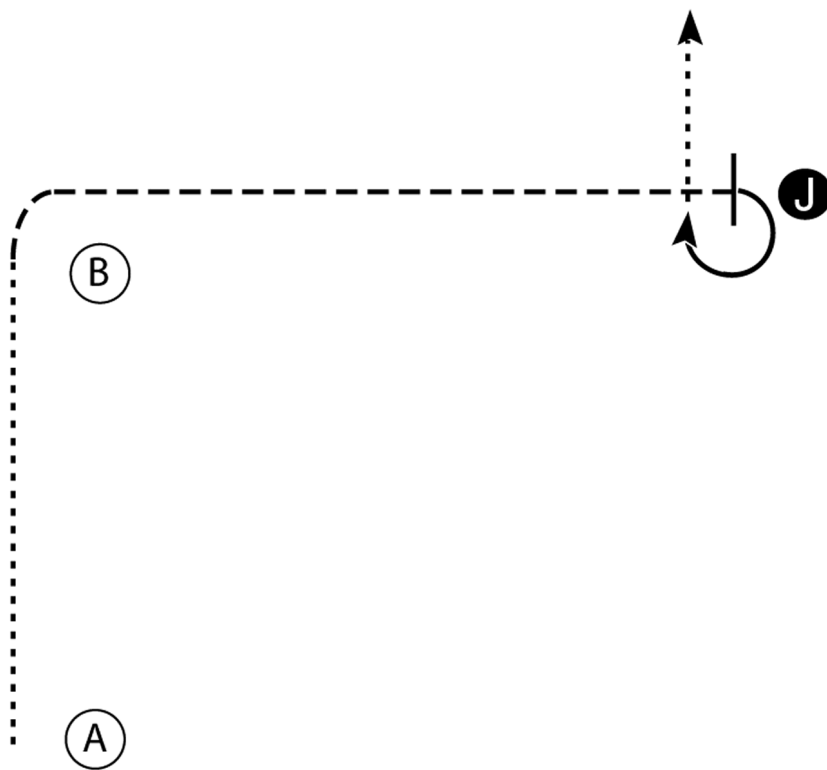

Show Date: 07-22-2023

[S/2-12]

Pattern Provided by:
Jessica Hingtgen

Grinnell Saddle Club

Youth Showmanship (12 & Under)

Show Date: 07-22-2023

w w w . H o r s e S h o w P a t t e r n s . c o m

w w w . H o r s e S h o w P a t t e r n s . c o m

1. Walk from A to B.
2. Trot from B to the Judge.
3. Stop and set up for inspection.
4. When dismissed perform a 270 degree turn and walk straight away from the Judge.

[SWT-2]

Pattern Provided by:

Jessica Hingtgen

Show Date: 07-22-2023

1. Trot A to B
2. Stop at B and back halfway to A
3. Stop and perform a 270 degree turn
4. Trot to judge and set up for inspection
5. When dismissed perform a 90 degree turn and trot away from judge