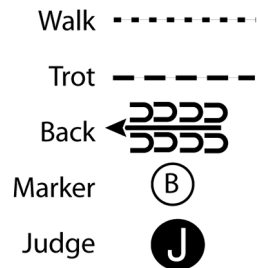

1. Walk from A to B.
2. Trot from B to the Judge.
3. Stop and set up for inspection.
4. When dismissed perform a 270 degree turn and walk straight away from the Judge.

[SWT-2]

Pattern Provided by:

Jessica Hingtgen

Grinnell Saddle Club

Youth Showmanship (13-18 yrs)

Show Date: 07-22-2023

[S/2-8]

Pattern Provided by:

Jessica Hingtgen

Grinnell Saddle Club

Adult Showmanship (19 & Over)

Show Date: 07-22-2023

1. Trot A to B
2. Stop at B and back halfway to A
3. Stop and perform a 270 degree turn
4. Trot to judge and set up for inspection
5. When dismissed perform a 90 degree turn and trot away from judge